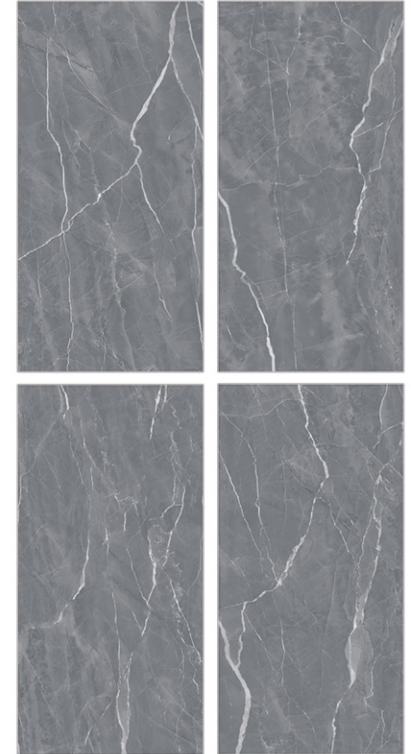

800 X 800mm | 800 X 1600mm

Surface: Carving

Denvar Grey

800 X 800mm | 800 X 1600mm

Low Water Absorption

Frost Resistant

Chemical Resistant

Stain Resistance