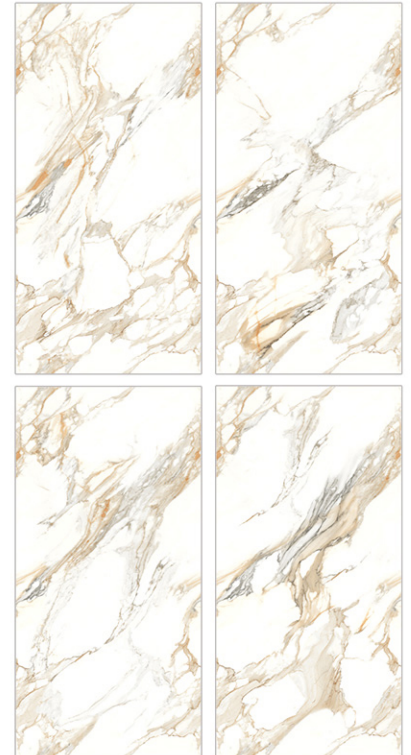

Surface: Carving
Endless

Swiden Beige

800 X 800mm | 800 X 1600mm

Low Water Absorption

Frost Resistant

Chemical Resistant

Stain Resistance

Zero Maintenance

Easy to Clean

Random Design

Glazed Porcelain Tiles

Surface: Carving
Endless

Swiden Verde

800 X 800mm | 800 X 1600mm

Surface: Carving
Endless

Torano Gold

800 X 800mm | 800 X 1600mm

Low Water Absorption

Frost Resistant

Chemical Resistant

Stain Resistance

Zero Maintenance

Easy to Clean

Random Design