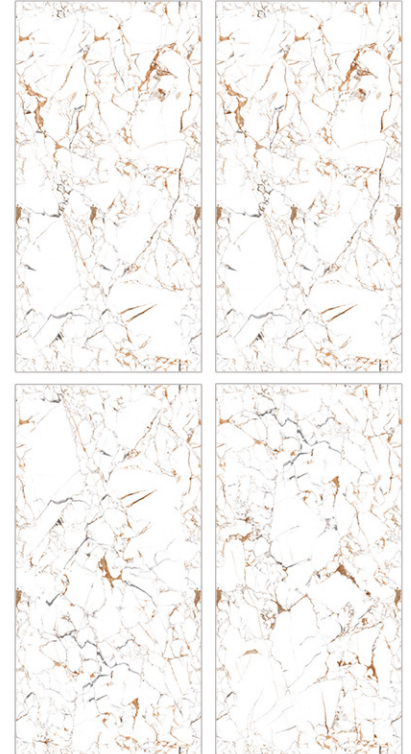

800 X 800mm | 800 X 1600mm

Low Water Absorption

Frost Resistant

Chemical Resistant

Stain Resistance

Zero Maintenance

Easy to Clean

Random Design

Glazed Porcelain Tiles

Surface: Carving
Endless

Fuji Brown

800 X 800mm | 800 X 1600mm

Surface: Carving
Endless

Harper

800 X 800mm | 800 X 1600mm

Low Water Absorption