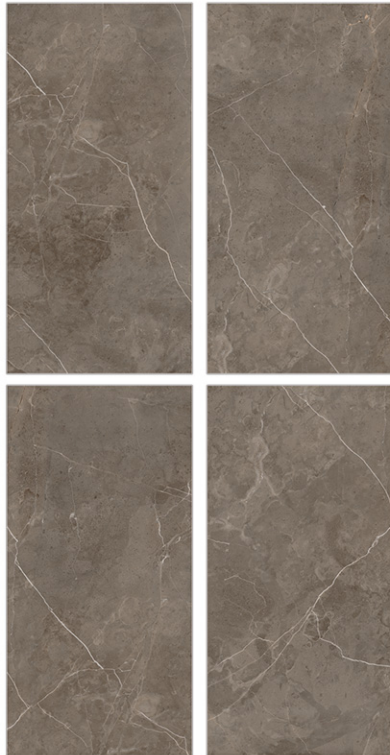

Surface: Carving

Evona Moka

800 X 800mm | 800 X 1600mm

Surface: Carving

Fiamma Bianco

800 X 800mm | 800 X 1600mm

Low Water Absorption

Frost Resistant