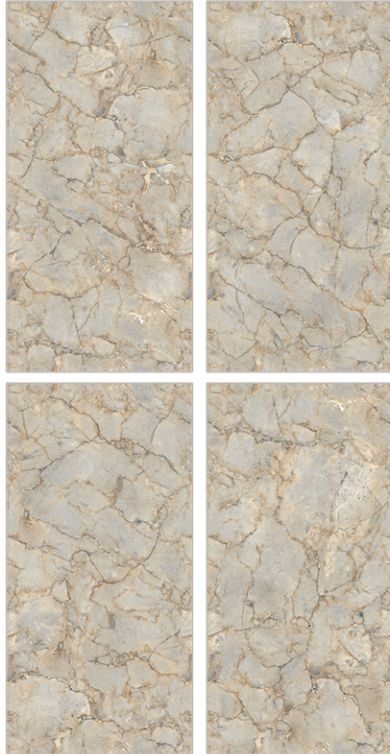

Easy to Clean

Random Design

Glazed Porcelain Tiles

Surface: Carving
Endless

Prada Natural

800 X 800mm | 800 X 1600mm

Surface: Carving
Endless

Rio Ice

800 X 800mm | 800 X 1600mm

Low Water Absorption

Frost Resistant

Chemical Resistant

Stain Resistance

Zero Maintenance

Easy to Clean

Random Design

Glazed Porcelain Tiles

Surface: Carving
Endless

Rio Oat

800 X 800mm | 800 X 1600mm

Surface: Carving
Endless

Rock Amani Bianco

800 X 800mm | 800 X 1600mm

Low Water Absorption