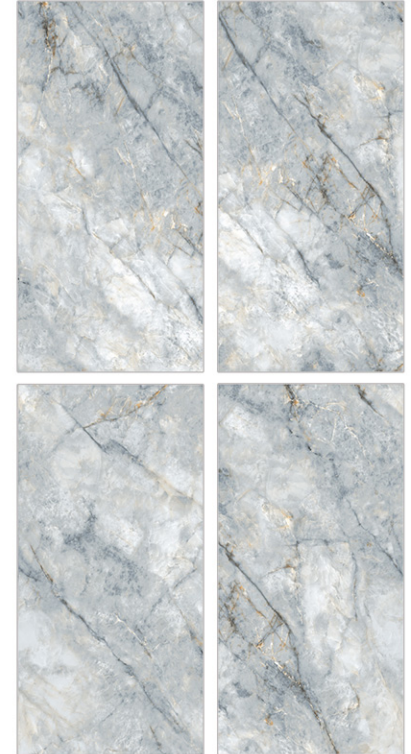

Random Design

Glazed Porcelain Tiles

Surface: Carving

Armanzo Ivory

800 X 800mm | 800 X 1600mm

Surface: Carving

Athens Blue

800 X 800mm | 800 X 1600mm