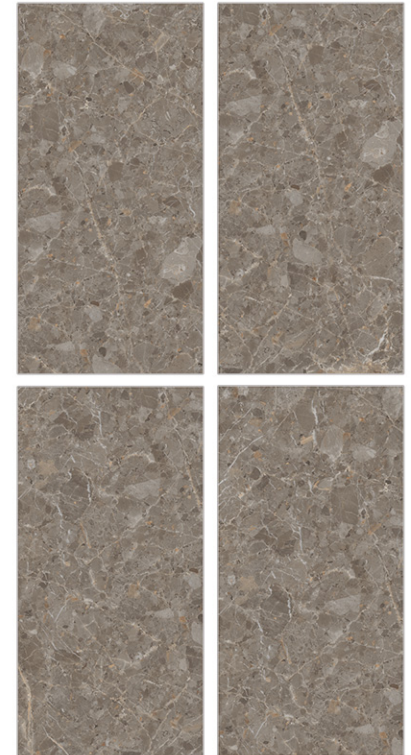

Surface: Carving

Marmor slate

800 X 800mm | 800 X 1600mm

Surface: Carving

Moris Gris

800 X 800mm | 800 X 1600mm

Low Water Absorption

Frost Resistant