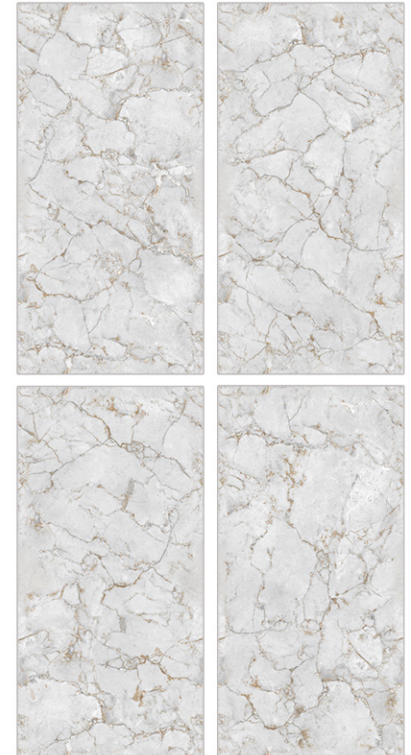

Easy to Clean

Random Design

Glazed Porcelain Tiles

Surface: Carving
Endless

Prada Natural

800 X 800mm | 800 X 1600mm

Surface: Carving
Endless

Rio Ice