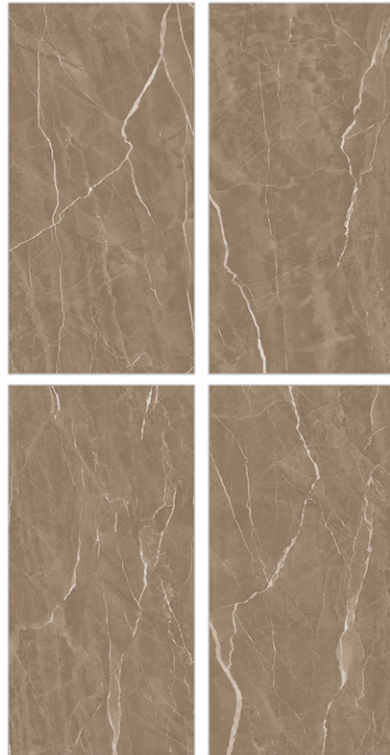

Zero Maintenance

Easy to Clean

Random Design

Glazed Porcelain Tiles

Surface: Carving

Denver Natural

800 X 800mm | 800 X 1600mm

Surface: Carving