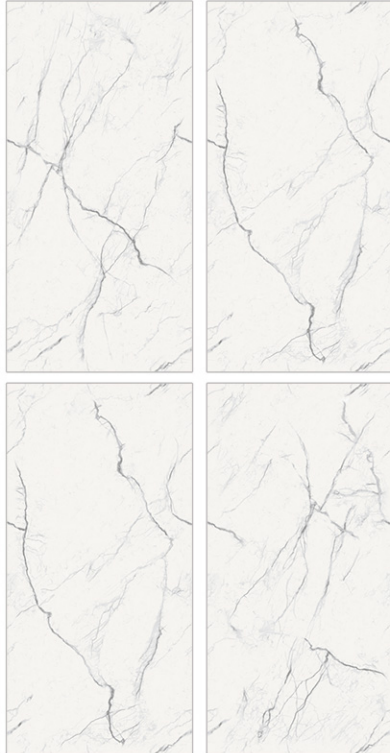

Easy to Clean

Random Design

Glazed Porcelain Tiles

Surface: Carving
Endless

Beirut Ivory

800 X 800mm | 800 X 1600mm

Surface: Carving
Endless

Beiser Bianco

800 X 800mm | 800 X 1600mm

Low Water Absorption

Frost Resistant

Chemical Resistant

Stain Resistance

Zero Maintenance

Easy to Clean

Random Design

Glazed Porcelain Tiles

Surface: Carving
Endless

Bider Bianco

800 X 800mm | 800 X 1600mm

Surface: Carving
Endless

Havana Bianco

800 X 800mm | 800 X 1600mm

Low Water Absorption